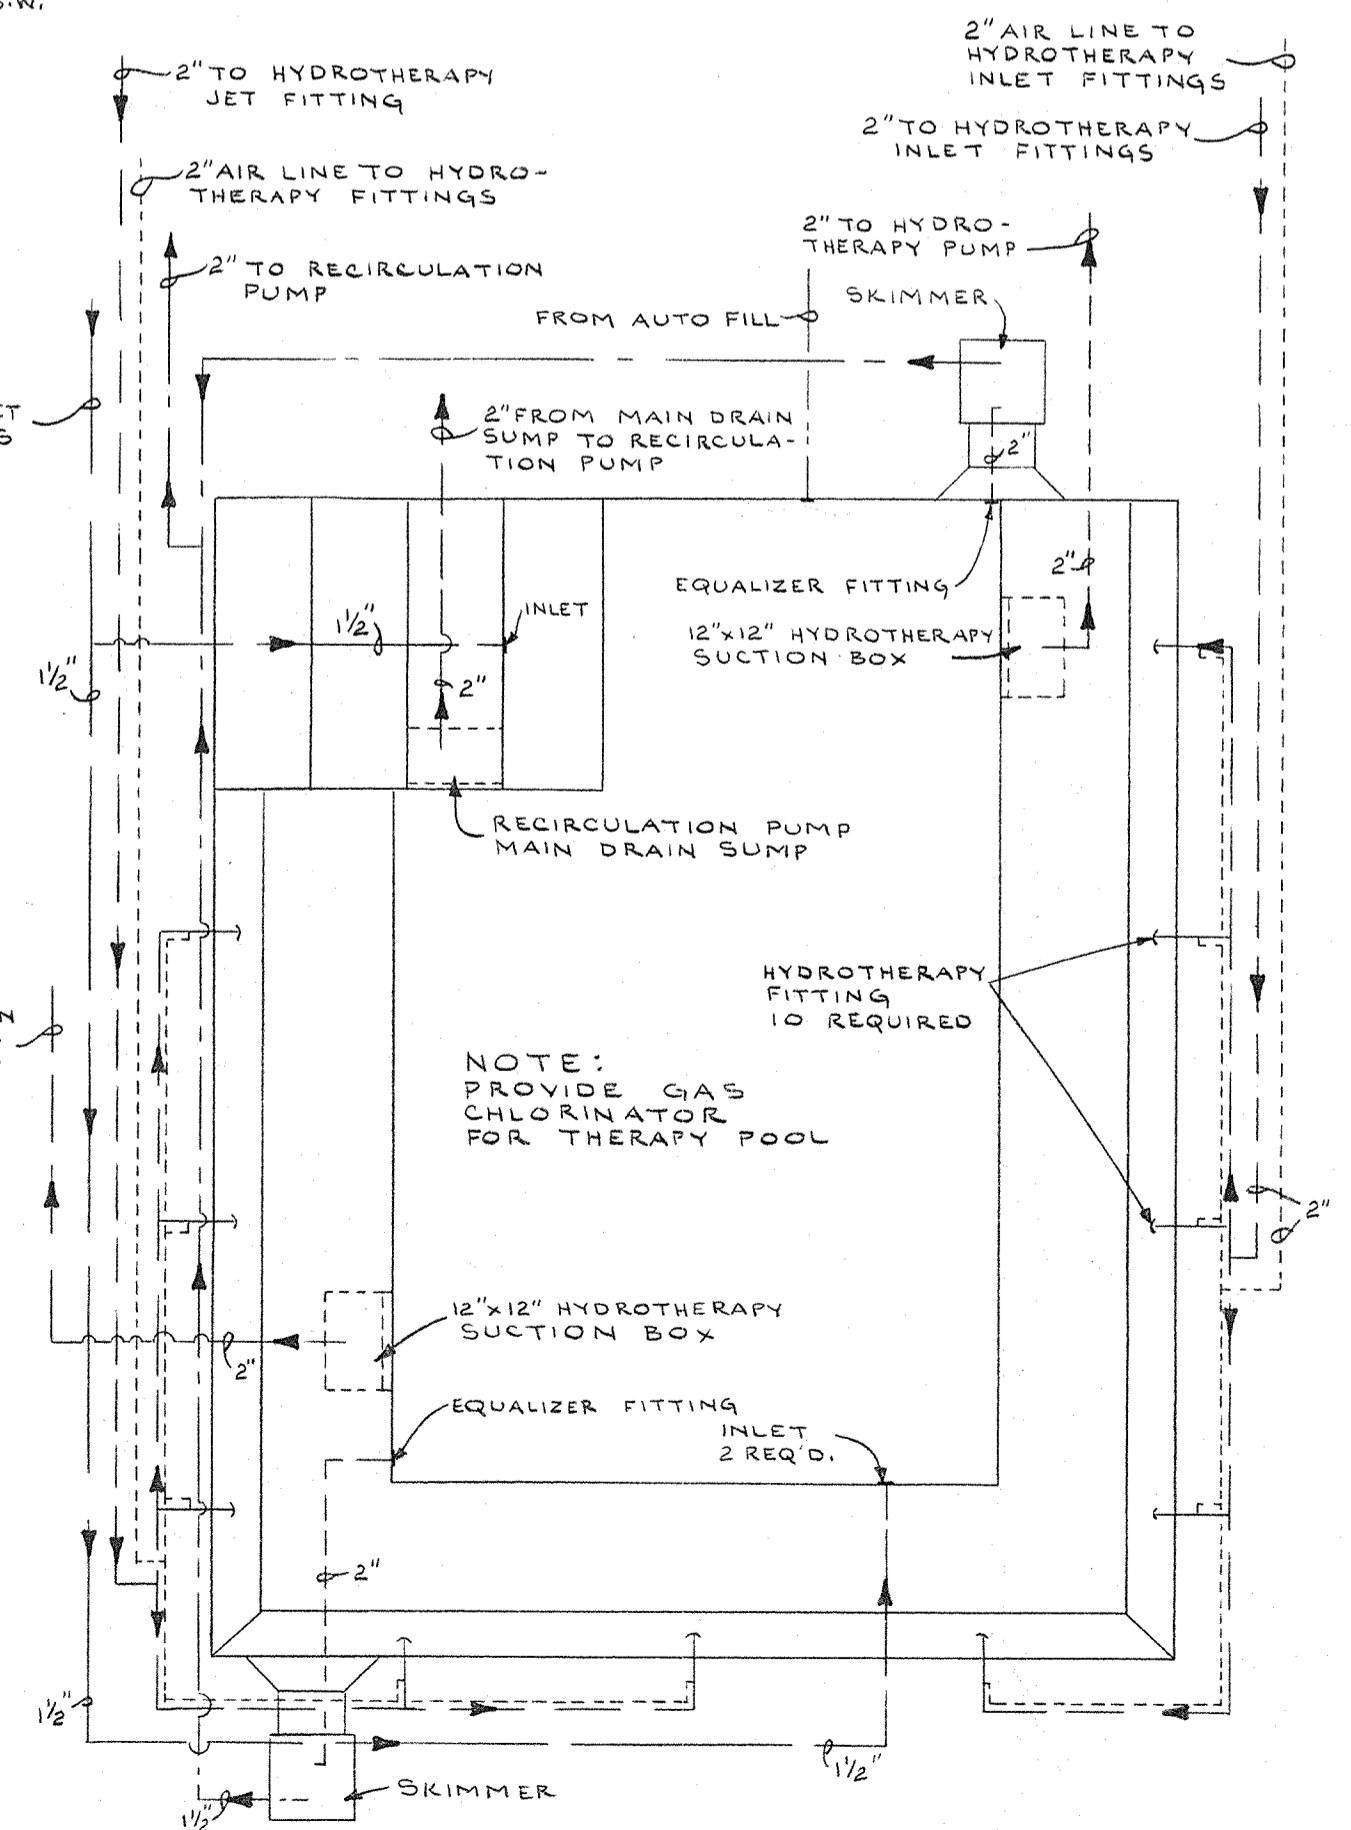

1 SWIMMING POOL SECTION
 SP.2 SCALE 1/4" = 1'-0"

5 THERAPY POOL SECTION
 SP.2 SCALE 1/2" = 1'-0"

2 SWIMMING POOL SECTION
 SP.2 SCALE 1/4" = 1'-0"

6 THERAPY POOL STAIR DETAIL
 SP.2

3 SWIMMING POOL SECTION
 SP.2 SCALE 1/4" = 1'-0"

7 THERAPY POOL PIPING
 SP.2 SCALE 1/2" = 1'-0"

4 DIVING BAY SECTION
 SP.2 SCALE 1/4" = 1'-0"

8 SWIMMING POOL MAIN DRAIN SUMP
 SP.2 SCALE 1" = 1'-0"